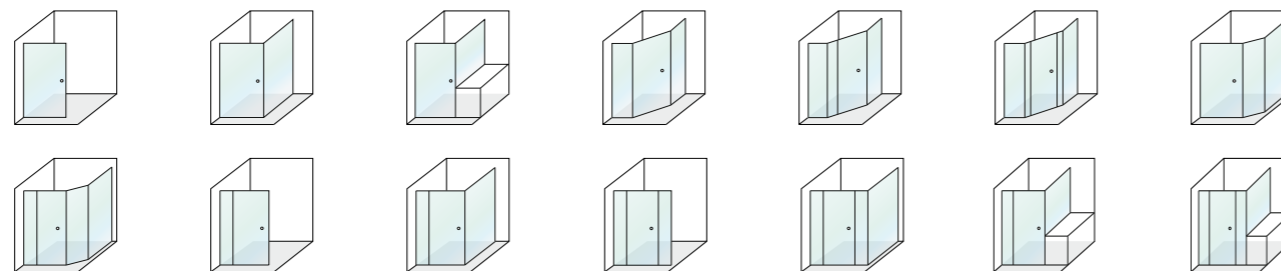

configurations